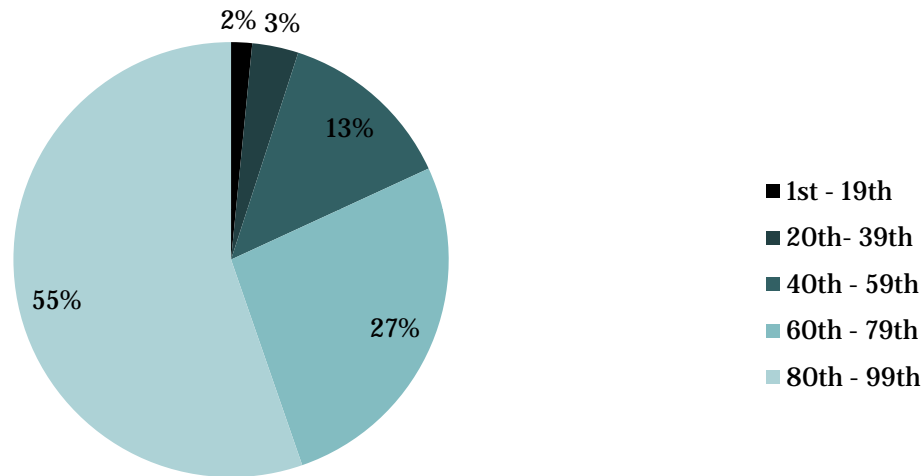

Social Studies- TerraNova 2010

Band	1st - 19th	20th- 39th	40th - 59th	60th - 79th	80th - 99th
Students	5	11	42	85	177
Percentage	2%	3%	13%	27%	55%