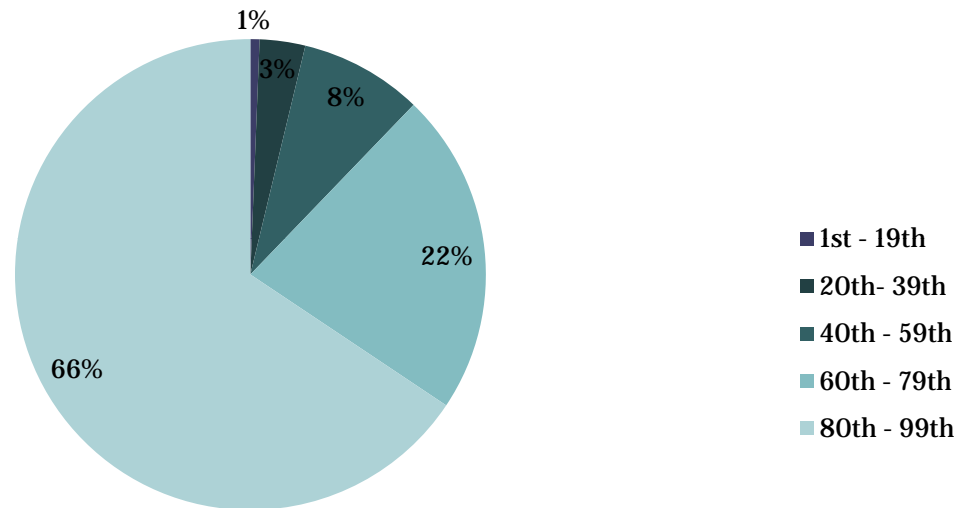

Science- TerraNova 2010

Band	1st - 19th	20th- 39th	40th - 59th	60th - 79th	80th - 99th
Students	2	10	27	71	210
Percentage	1%	3%	8%	22%	66%