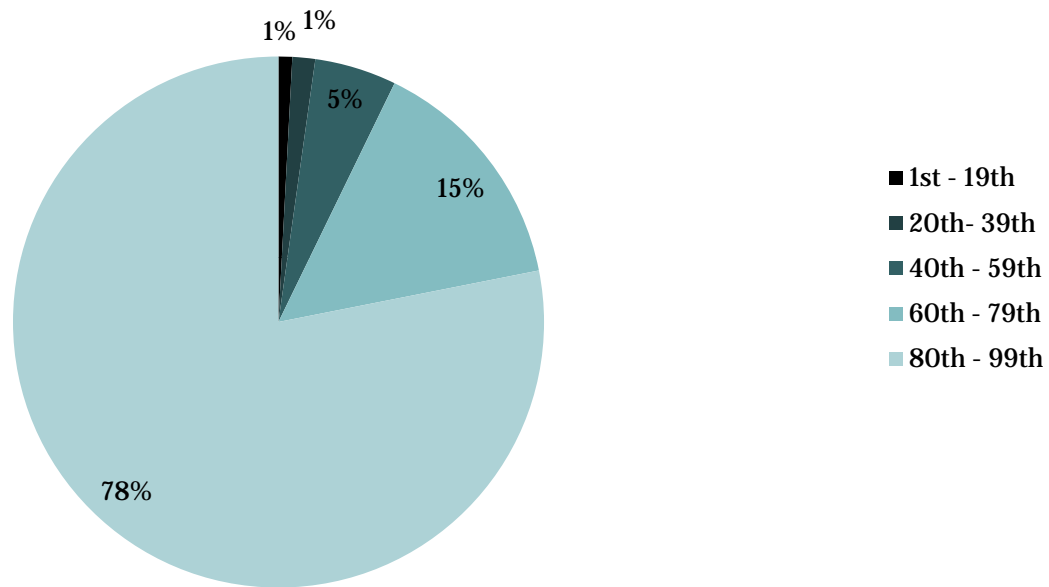

Math - TerraNova 2010

Band	1st - 19th	20th- 39th	40th - 59th	60th - 79th	80th - 99th
Students	3	5	18	53	282
Percentage	1%	1%	5%	15%	78%